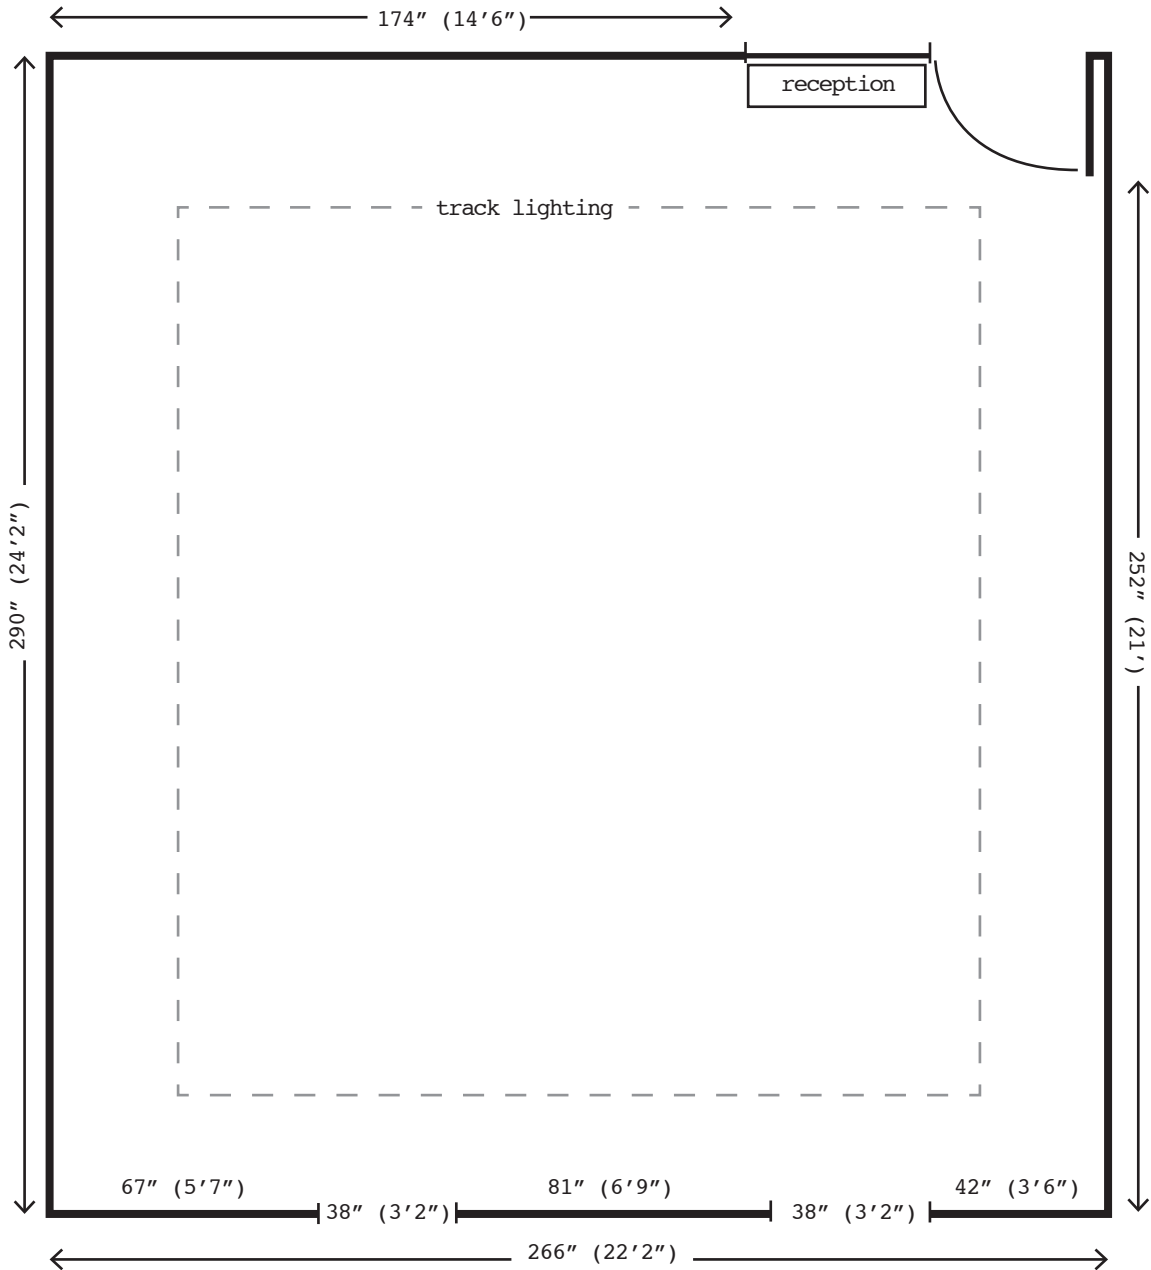

THE CENTER GALLERY

at Jamestown Community College

Linear display: 906" (75'6")

Ceiling height: 108" (9')

Square footage: 535 sq/ft